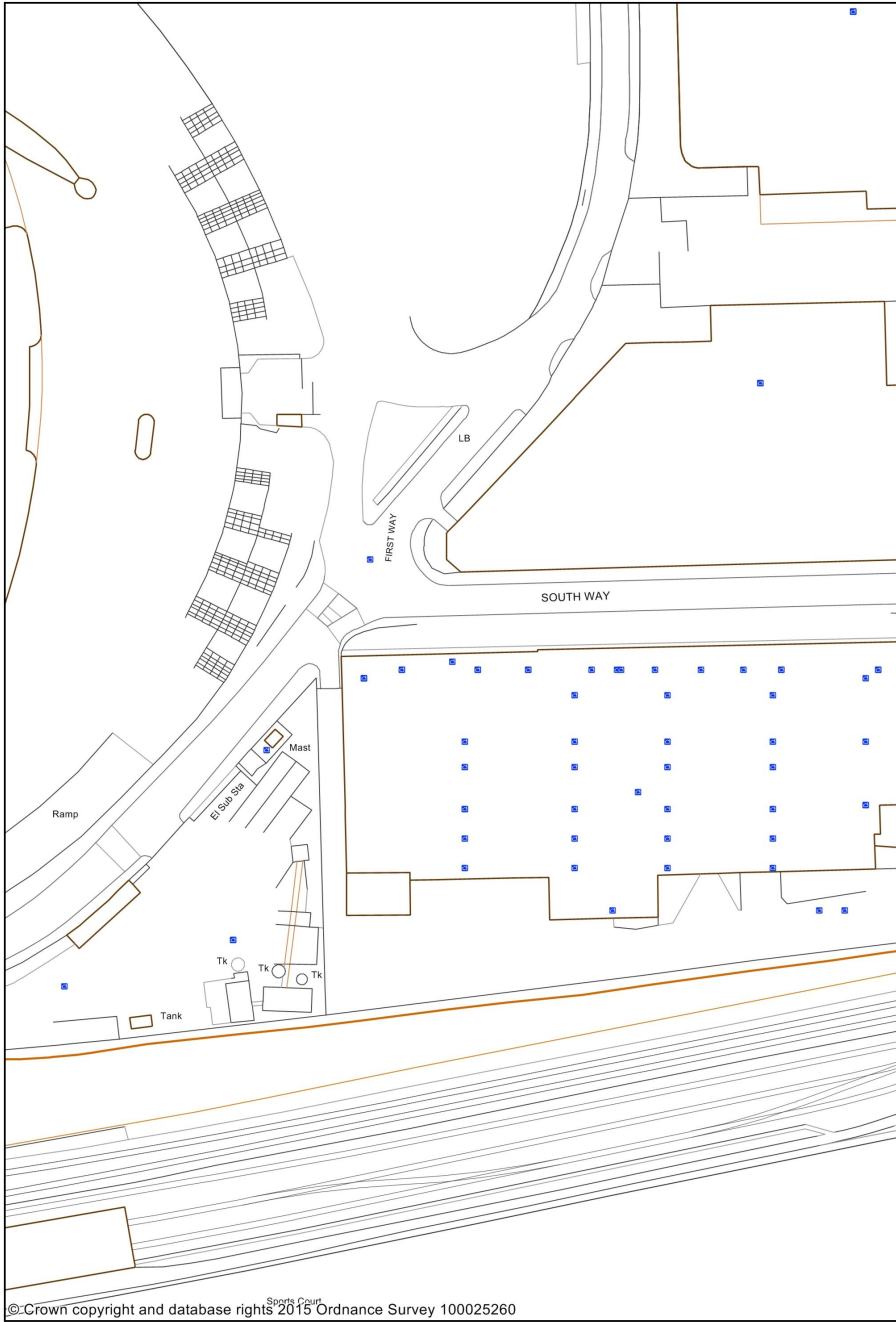

2 Popin Business Centre, South Way HA9 0HF

© Crown copyright and database rights 2015 Ordnance Survey 100025260

1:1250

0 0.02 0.04 kilometres